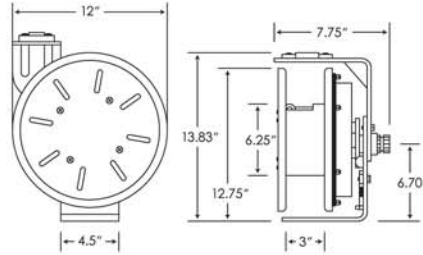

Lind Equipment Promotion

Cord Reels - 20% off all reels!

Heavy Duty LE9000 Series Reels

Features of the LE9000 series that can keep you working confidently include:

- + Precision construction to allow years of use with little maintenance
- + Adjustable cable guide arm (12 positions)
- + Strong ratchet that can be disengaged for constant tension
- + Adjustable ball stop
- + 6' feeder cord
- + Standard SJOW cable in various gauges
- + Cable lengths up to 50', with up to 4 conductors
- + NEMA 4 weatherproof rating

Most popular SKUs:

LE9030143QB1	14/3 cable w/ 15A Quad Box
LE9030123QB2	12/3 cable w/ 20A Quad Box
LE9030143S1	14/3 cable w/ 15A Single Outlet
LE9030123S2	12/3 cable w/ 20A Single Outlet
LE9030143BE	14/3 cable Bare Ends (rated up to 15A)
LE9030123BE	12/3 cable Bare Ends (rated up to 20A)
LE9050143BE	14/3 cable Bare Ends (rated up to 15A)
LE9050123BE	12/3 cable Bare Ends (rated up to 20A)
LE9050143QB1	14/3 cable w/ 15A Quad Box
LE9050123QB2	12/3 cable w/ 20A Quad Box
LE9050143S1	14/3 cable w/ 15A Single Outlet
LE9050123S2	12/3 cable w/ 20A Single Outlet